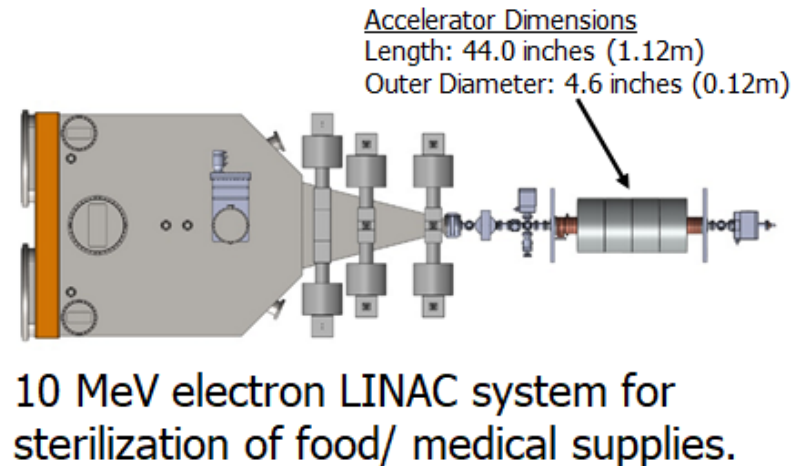

Georgia Tech Advanced Accelerator Technology Innovation Center

- Georgia Tech Advanced Accelerator Technology Innovation Center launched.
  - Partnerships with REVEAM, BNL, ANL.
- Phase I under way (equipment received at Grinnell Building)
- Center will address emerging applications of E-beam and X-ray technology in Homeland Security, Energy, Medicine, Food Safety and Security, Materials Science, and Sustainability.