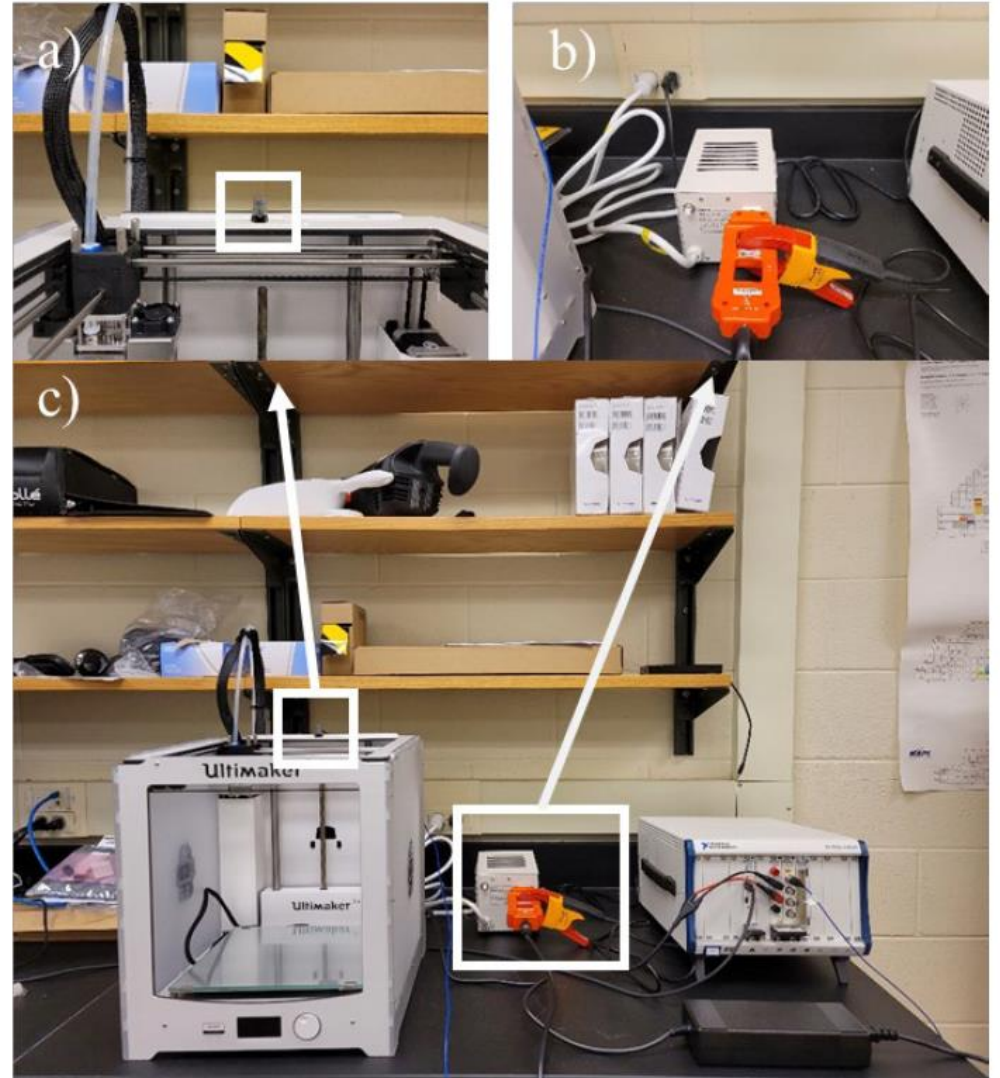

Steven Biegalski - Research

- Research in:
  - Nuclear analytical methods
  - Nuclear forensics
  - Nuclear non-proliferation
  - Isotope production
  - Beyond design basis accident analysis and response